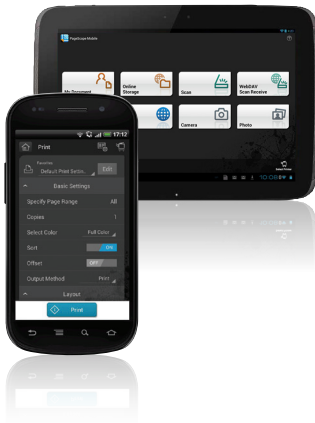

Giving Shape to Ideas

A Powerful, "On-the-Go" App to Keep You Connected.

**go mobile**

 **PAGE  
SCOPE** **Mobile**

\*Also available for Apple iOS Mobile devices.

**Mobility.** The continued growth and escalating popularity of Android OS devices across all markets and industries has heightened the demand for mobile users to print directly from their Android OS devices as well as scan documents for instant access. With PageScope® Mobile, Konica Minolta offers a feature-rich assortment of utilities that provide the everyday document imaging tools and connectivity necessary for mobile users to easily access and manage their documents.

PageScope Mobile provides a secure platform for mobile printing and scanning applications. The wireless technology operates on your organization's existing private wireless network. The mobile user logs into a secure network using their log-in credentials at the mobile device. Once the user is authenticated, they can safely access networked bizhub MFPs from their tablet or smartphone.